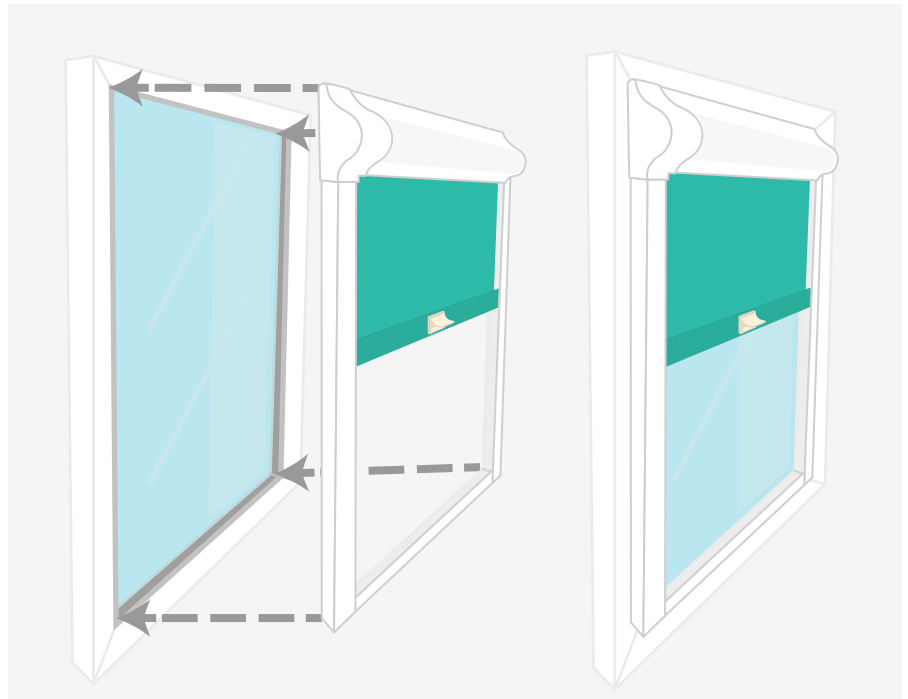

Perfect fit[®] frame

For Roller, Venetian and Pleated Blinds

The unique design of Perfect fit enables the window blind to fit neatly into stylish frame which moves together with windows or doors when they are opened and closed, providing a combination of shading and ventilation. They can be fitted into most upvc windows including tilt and turn style and skylight windows.

Perfect Fit Frame Benefits

- Bracket clip into the glazing beads, no drilling into the windows or doors is required.
- Significantly improves U-values for winter heat retention as it creates a trapped layer of air.
- Glare control prevents excess direct light at the periphery of the fabric.
- Reduces light penetration at the edges for improved dim out compared to free hanging blinds

Fits into window frame.

Perfect Fit window blinds are available in three styles; roller, pleated and as venetian blinds