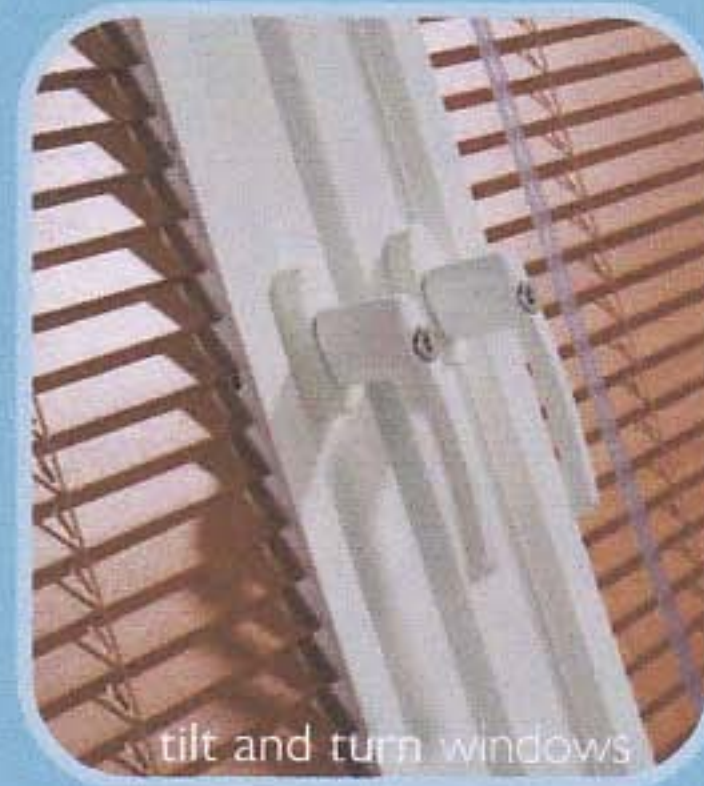

Perfect Fit
WINDOW BLINDS

innovative

Perfect Fit has been designed to fit upvc windows and doors including tilt and turn style and skylight windows.

- ✔ stylish and contemporary appearance
- ✔ quick and easy installation
- ✔ no holes drilled into windows or doors

- ✔ controls sunlight
- ✔ enhances privacy
- ✔ improves insulation
- ✔ easily removable for cleaning
- ✔ leaves window sills clutter free

add real style to your windows and doors

Perfect Fit is the fantastic new window blind system that will transform any room in your home. This revolution in window blinds enables pleated and venetian blinds to be installed 'perfectly' into most upvc windows.